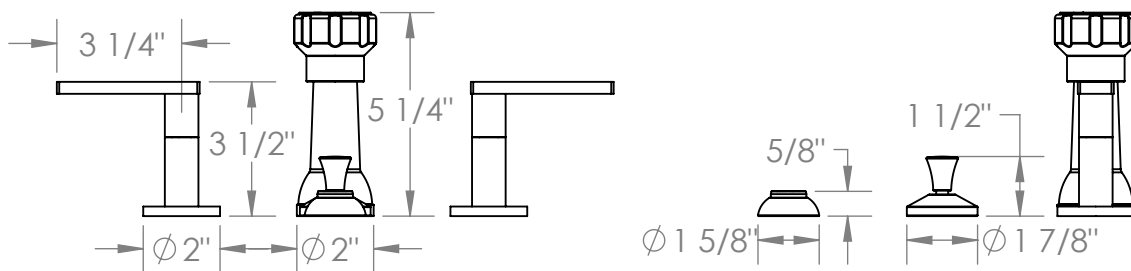

70-4-RNK8

Deck Mounted 4-Hole Bidet
Includes MPU7 pop-up drain

Meets the applicable requirements of ASME A112.18.1-2005/CSA B125.1-05, entitled "Plumbing Supply Fittings"

WATERMARK DESIGNS 8/26/2019

350 Dewitt Ave Brooklyn NY 11207 USA T 718 257 2800 F 718 257 2144 info@watermark-designs.com

70-4-RNS4

Deck Mounted 4-Hole Bidet
Includes MPU7 pop-up drain

Meets the applicable requirements of ASME A112.18.1-2005/CSA B125.1-05, entitled "Plumbing Supply Fittings"

WATERMARK DESIGNS 8/26/2019

350 Dewitt Ave Brooklyn NY 11207 USA T 718 257 2800 F 718 257 2144 info@watermark-designs.com