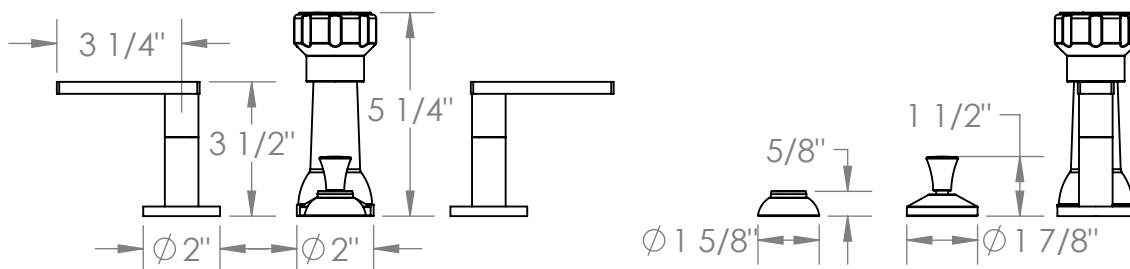

70-4-RNK8

Deck Mounted 4-Hole Bidet
Includes MPU7 pop-up drain

Meets the applicable requirements of ASME A112.18.1-2005/CSA B125.1-05, entitled "Plumbing Supply Fittings"

WATERMARK DESIGNS 8/26/2019

350 Dewitt Ave Brooklyn NY 11207 USA T 718 257 2800 F 718 257 2144 info@watermark-designs.com

70-4-RNS4

Deck Mounted 4-Hole Bidet
Includes MPU7 pop-up drain

Meets the applicable requirements of ASME A112.18.1-2005/CSA B125.1-05, entitled "Plumbing Supply Fittings"

WATERMARK DESIGNS 8/26/2019

350 Dewitt Ave Brooklyn NY 11207 USA T 718 257 2800 F 718 257 2144 info@watermark-designs.com